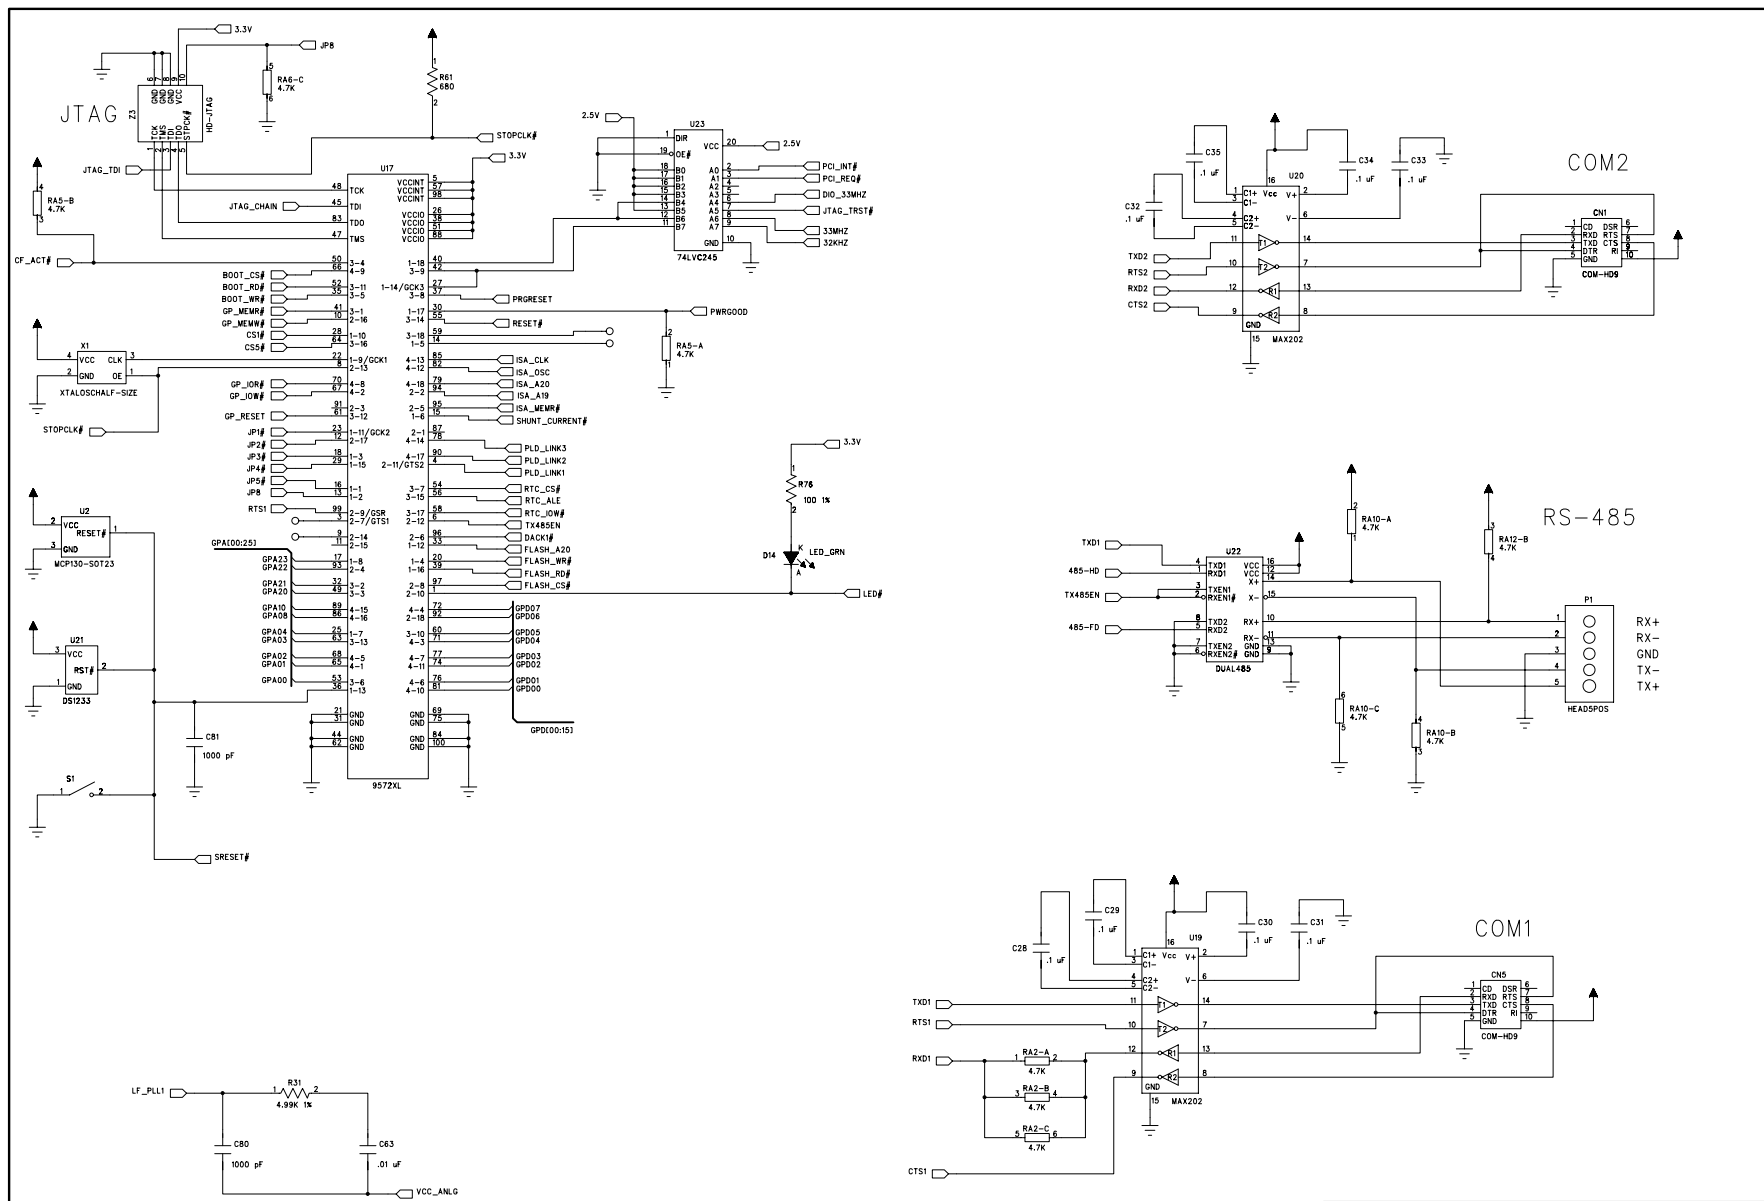

AMD Elan 520

Technologic Systems		Date Sept. 30, 2001	
Title: TS-5300 Elan 520			
Rev: 1.0	Designer RLM	Sheet 1 of 5	

Technologic Systems	Date Sept. 30, 2001
Title: TS-5300 Power, Ethernet, Flash, DOC	
Rev: 1.0	Designer RLM Sheet 2 of 5

PLL1 Loop Filter

Technologic Systems	Date	Sept. 30, 2001
Title:	TS-5300	PLD COM1, COM2
Rev:	1.0	Designer RLM Sheet 4 of 5

Technologic Systems	Date Sept. 30, 2001
Title: DIO Ports, LCD, Disk-on-Chip	
Rev: 1.0	Designer RLM Sheet 5 of 5