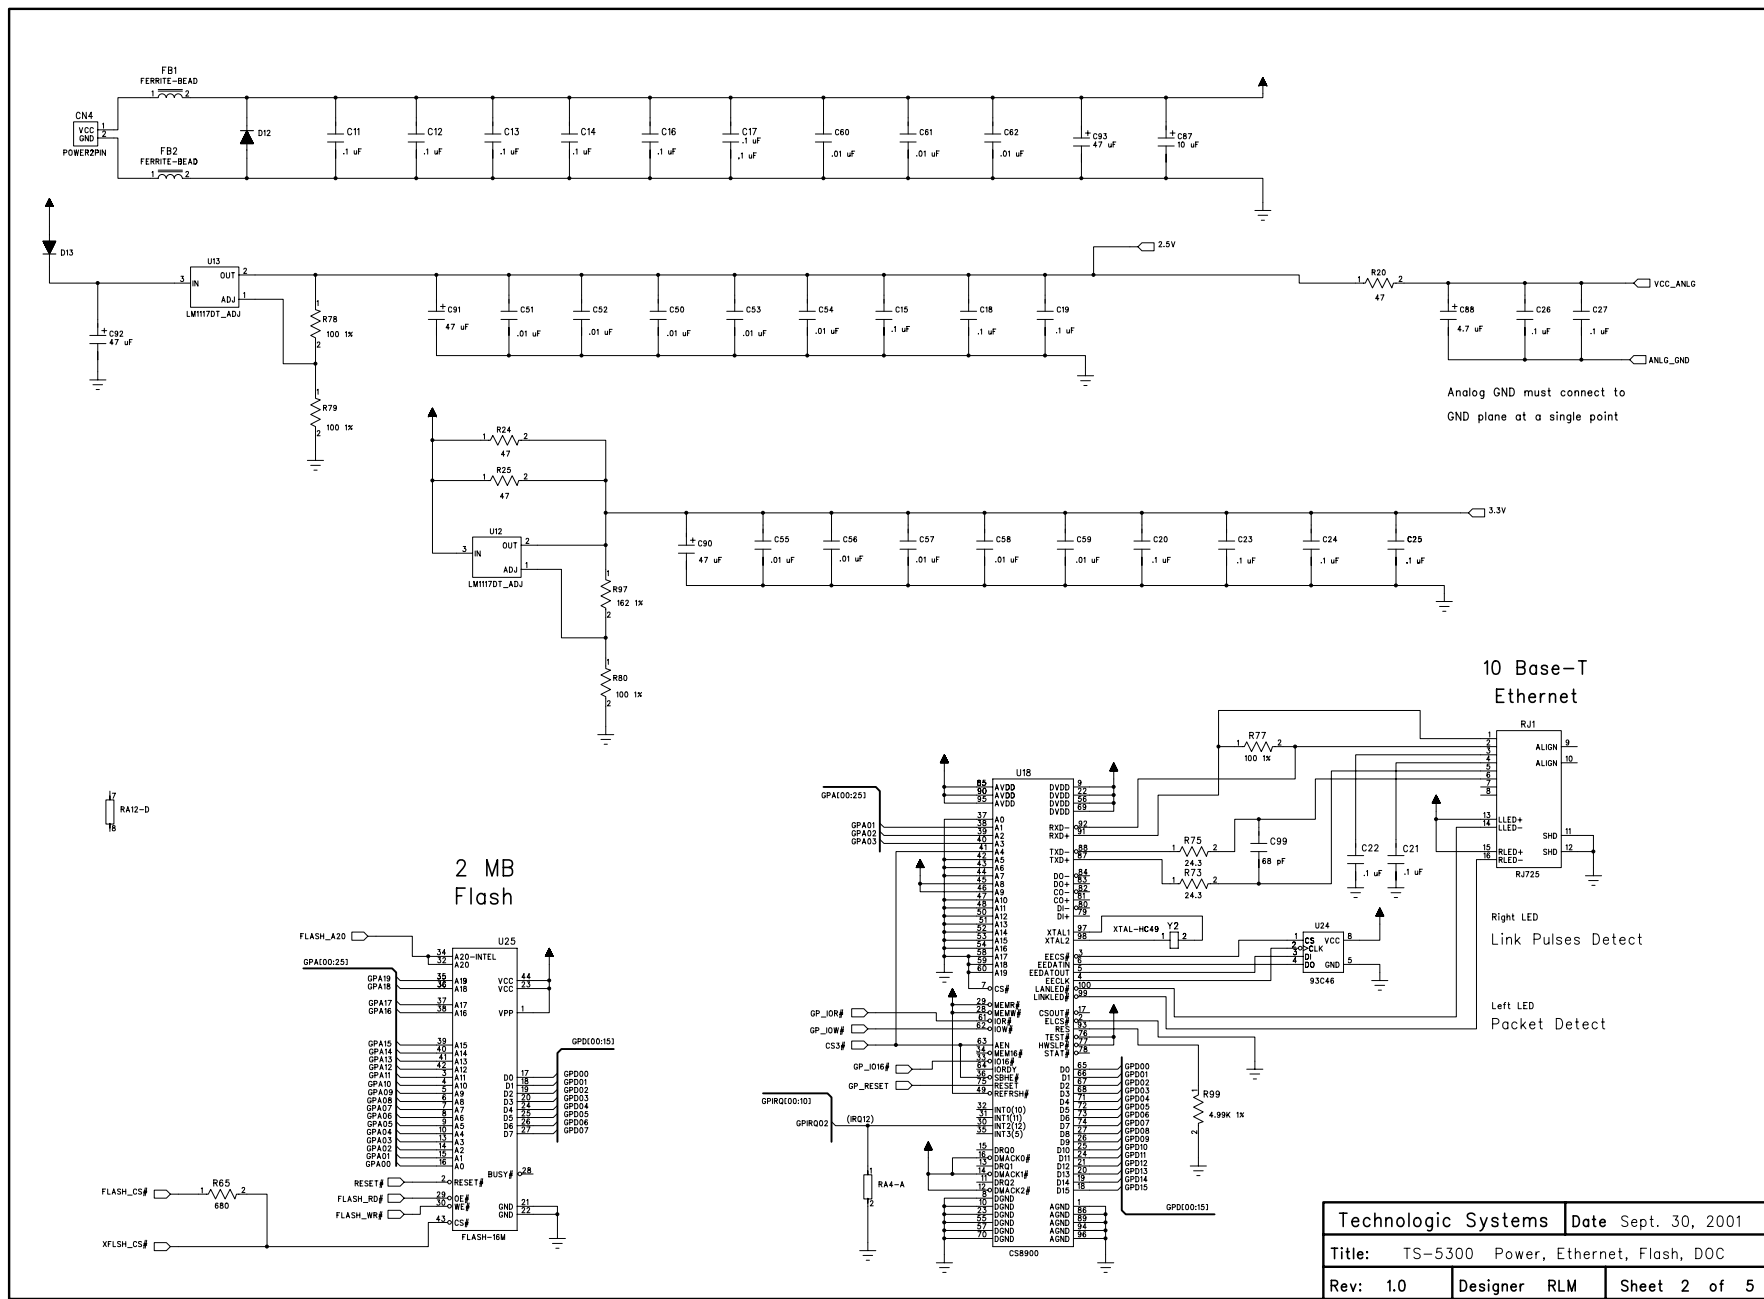

AMD Elan 520

Technologic Systems		Date Sept. 30, 2001	
Title: TS-5300 Elan 520			
Rev: 1.0	Designer RLM	Sheet 1 of 5	

Technologic Systems	Date Sept. 30, 2001
Title: TS-5300 Power, Ethernet, Flash, DOC	
Rev: 1.0	Designer RLM Sheet 2 of 5

PLL1 Loop Filter

Technologic Systems	Date	Sept. 30, 2001
Title:	TS-5300	PLD COM1, COM2
Rev:	1.0	Designer RLM Sheet 4 of 5

Technologic Systems	Date Sept. 30, 2001
Title: DIO Ports, LCD, Disk-on-Chip	
Rev: 1.0	Designer RLM Sheet 5 of 5