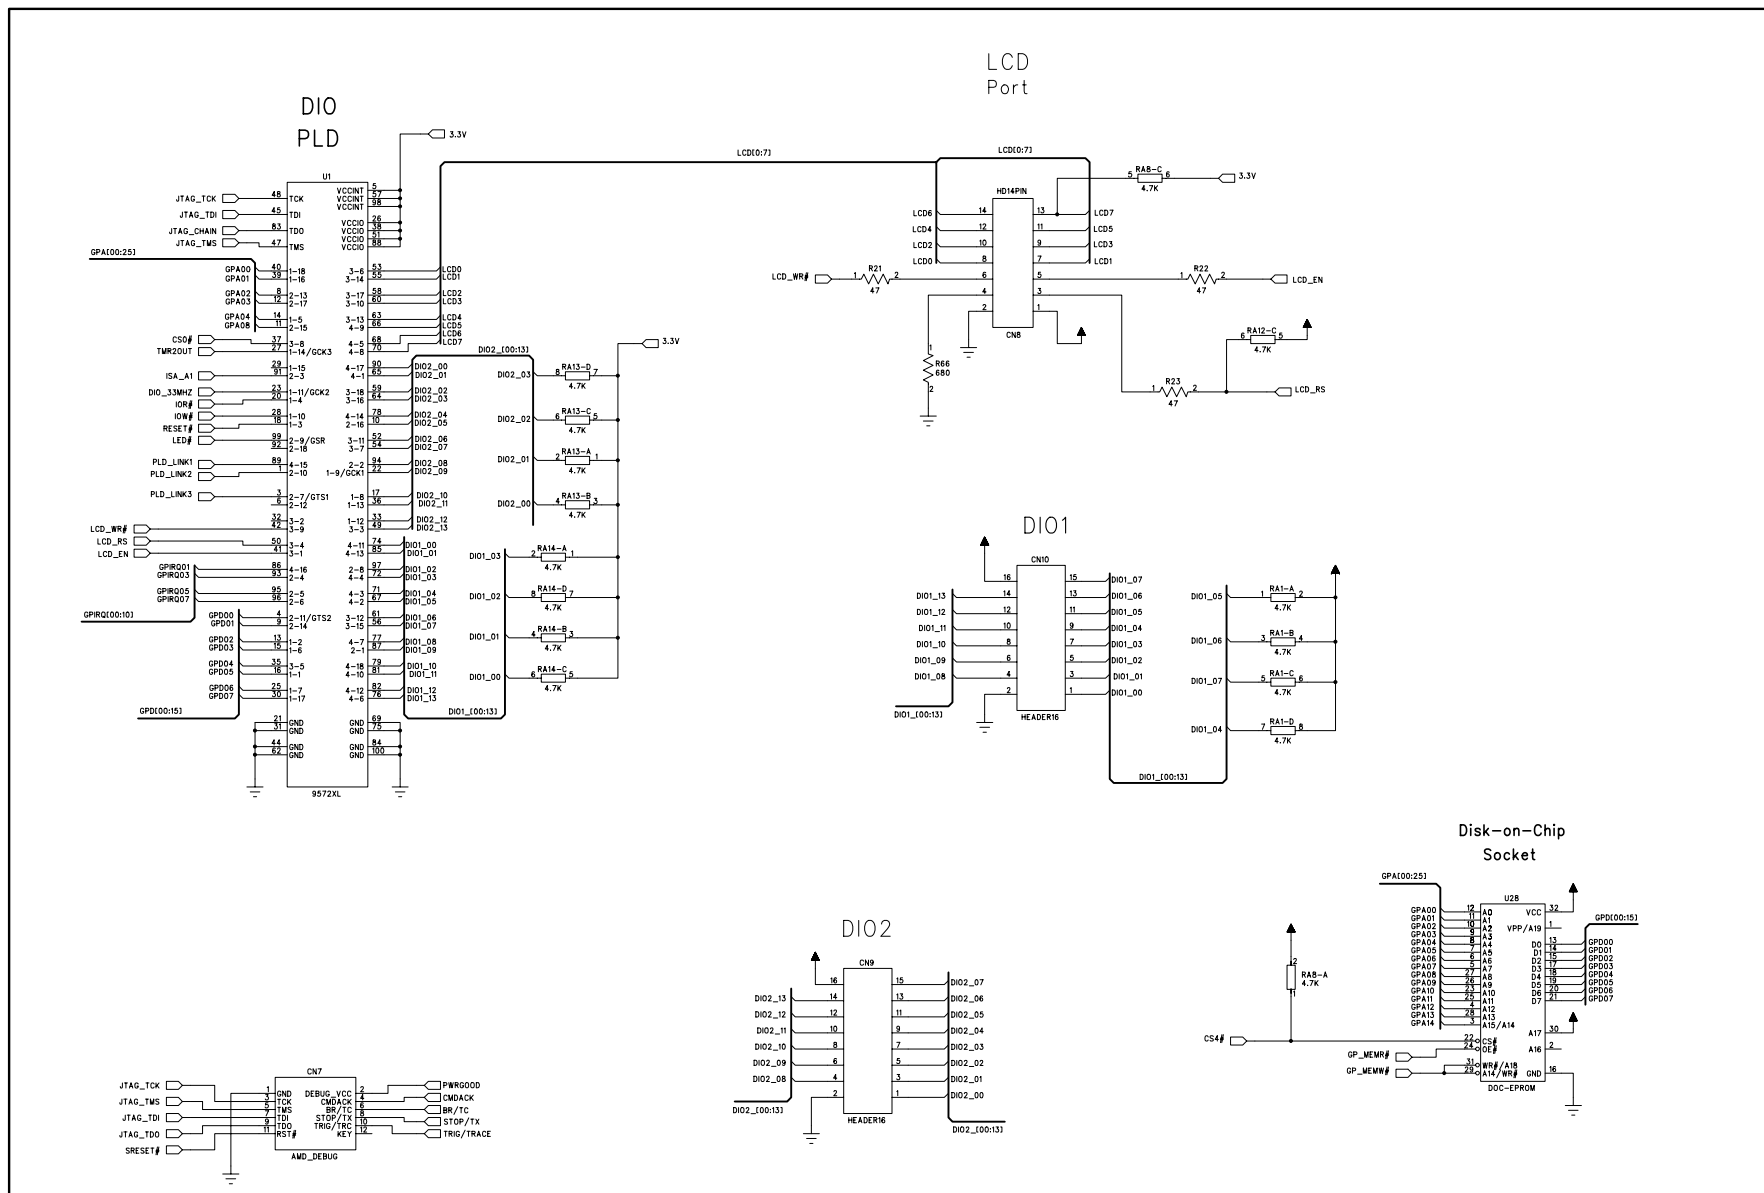

AMD Elan 520

Technologic Systems		Date Sept. 30, 2001	
Title: TS-5300 Elan 520			
Rev: 1.0	Designer RLM	Sheet 1 of 5	

Technologic Systems	Date Sept. 30, 2001
Title: TS-5300 Power, Ethernet, Flash, DOC	
Rev: 1.0	Designer RLM Sheet 2 of 5

PLL1 Loop Filter

Technologic Systems	Date	Sept. 30, 2001
Title:	TS-5300	PLD COM1, COM2
Rev:	1.0	Designer RLM Sheet 4 of 5

Technologic Systems	Date Sept. 30, 2001
Title: DIO Ports, LCD, Disk-on-Chip	
Rev: 1.0	Designer RLM Sheet 5 of 5