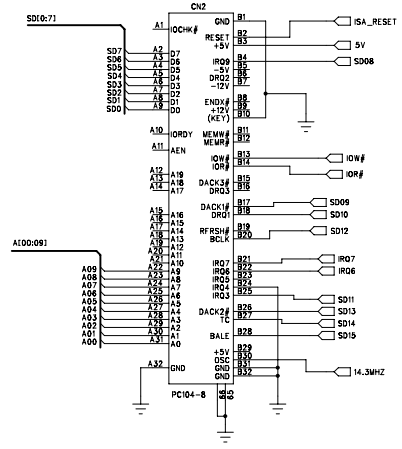

Compact Flash

CSEL# is grounded for Drive 0 (Master)

3.3V Reg.

Data Buffer

PC/104 Bus

MaxStream Xbee Radio

10-pin 2mm socket S5751-10-ND 51 cents / 100

JTAG

MAX2 CPLD

AeroComm Radio