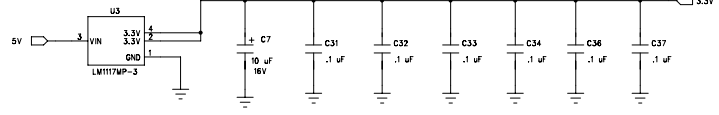

Compact Flash

CSEL# is grounded for Drive 0 (Master)

3.3V Reg.

Data Buffer

PC/104 Bus

MaxStream Xbee Radio

10-pin 2mm socket S5751-10-ND 51 cents / 100

JTAG