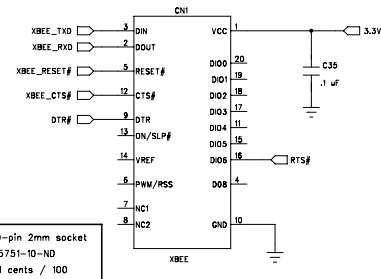

Compact Flash

CSEL# is grounded for Drive 0 (Master)

3.3V Reg.

Data Buffer

PC/104 Bus

MaxStream Xbee Radio

10-pin 2mm socket S5751-10-ND 51 cents / 100

JTAG

MAX2 CPLD

AeroComm Radio