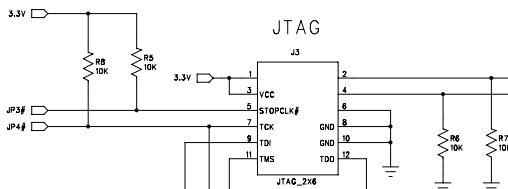

Compact Flash

CSEL# is grounded for Drive 0 (Master)

3.3V Reg.

Data Buffer

PC/104 Bus

MaxStream Xbee Radio

10-pin 2mm socket S5751-10-ND 51 cents / 100

JTAG