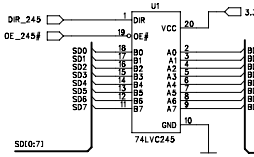

Compact Flash

CSEL# is grounded for Drive 0 (Master)

3.3V Reg.

Data Buffer

PC/104 Bus

MaxStream Xbee Radio

10-pin 2mm socket S5751-10-ND 51 cents / 100

JTAG

MAX2 CPLD

AeroComm Radio