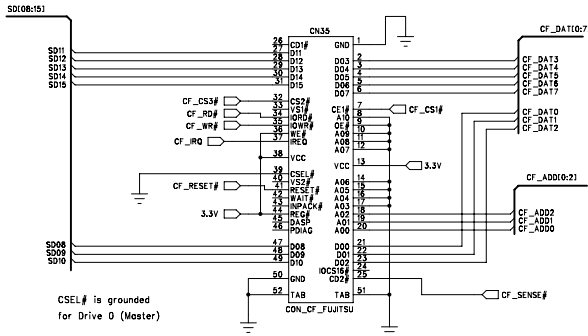

Compact Flash

CSEL# is grounded for Drive 0 (Master)

3.3V Reg.

Data Buffer

PC/104 Bus

MaxStream Xbee Radio

10-pin 2mm socket S5751-10-ND 51 cents / 100

JTAG

MAX2 CPLD

AeroComm Radio