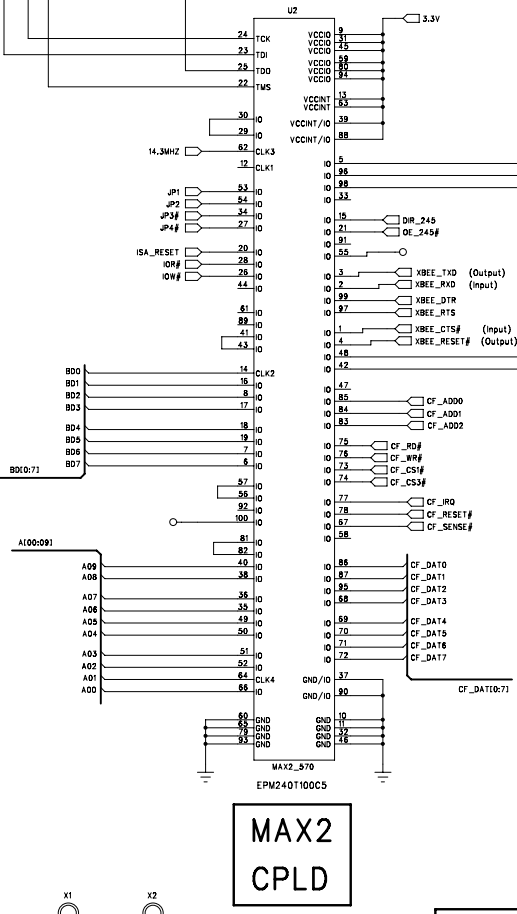

Compact Flash

CSEL# is grounded for Drive 0 (Master)

3.3V Reg.

Data Buffer

PC/104 Bus

MaxStream Xbee Radio

10-pin 2mm socket S5751-10-ND 51 cents / 100

JTAG

MAX2 CPLD

AeroComm Radio