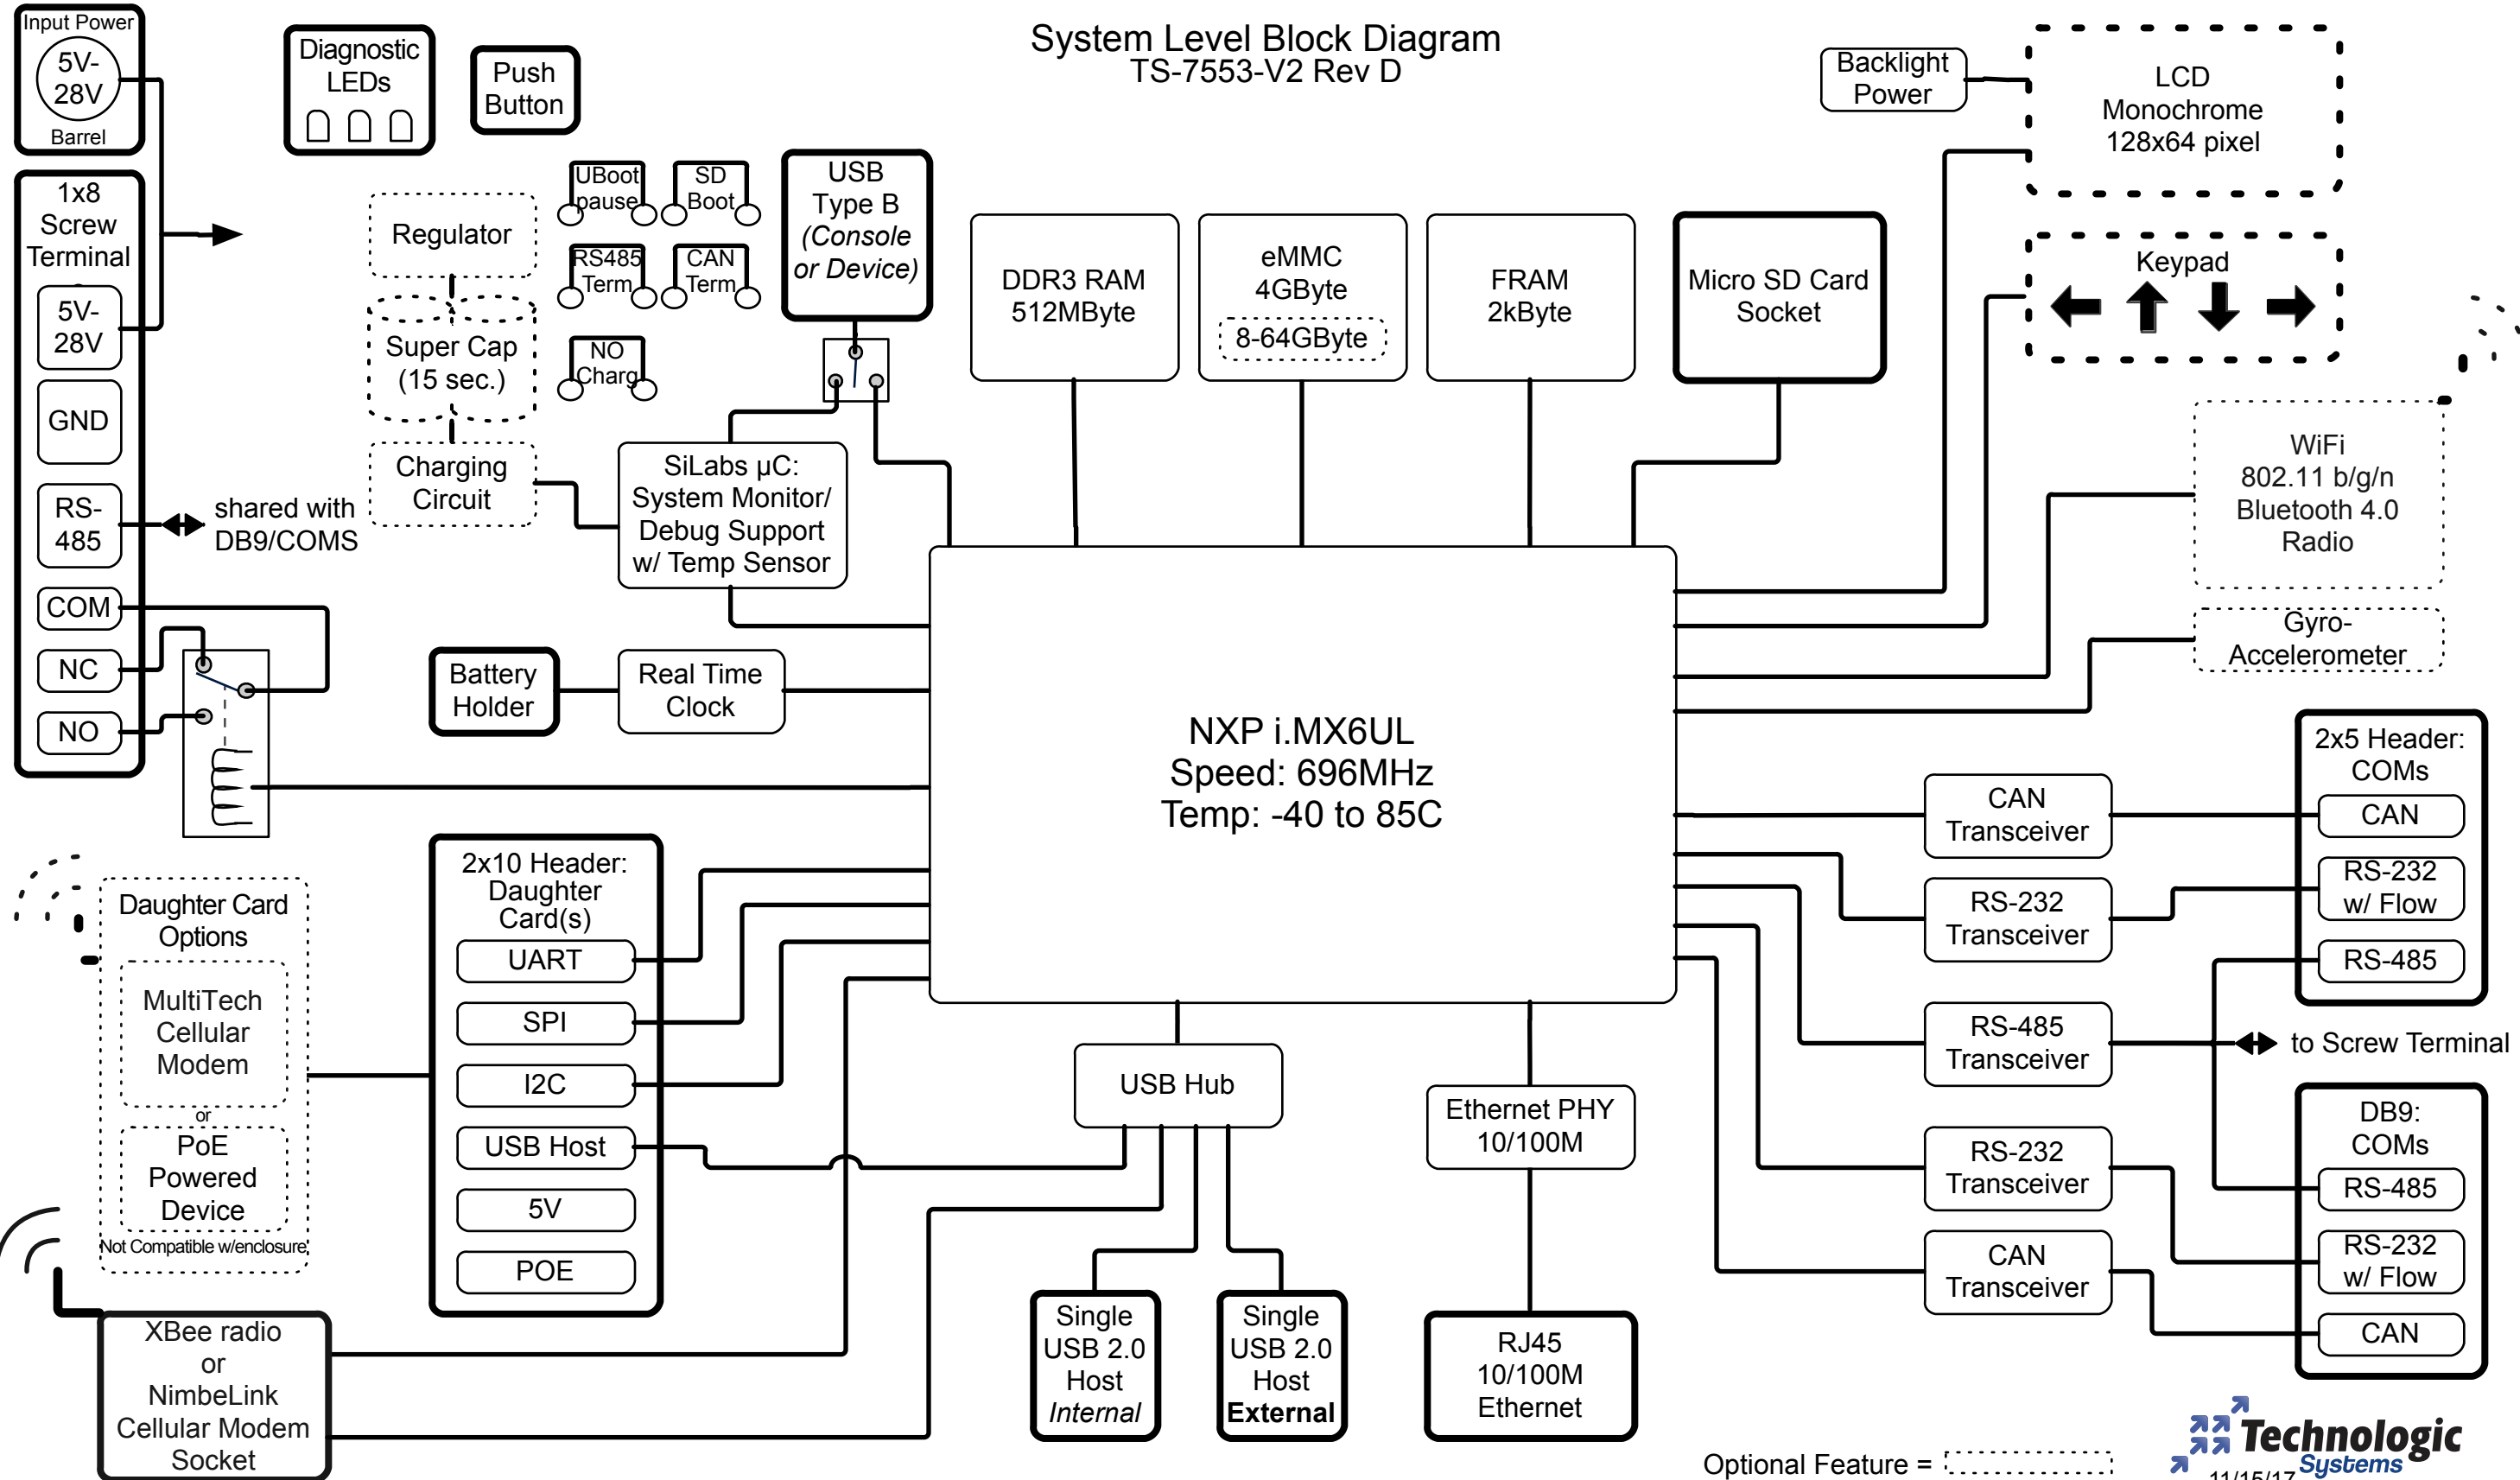

System Level Block Diagram

TS-7553-V2 Rev D

Optional Feature = [Dashed Box]